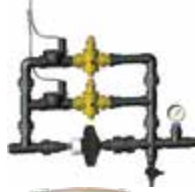

Turkey
Heavy Finish
02205534*

Snap On Plug for Nipple
(with O-Ring)
02205262

* Cat. no. without nipple

Nipple System

Pressure Management Systems

Water On Demand Regulator
02205365

Water On Demand Controller
02205377

* Cat. no. without Pressure Regulator

Controller for Plasson Automatic Flush System
02205686

Slope Regulator External Connector
02205407 - 10 cm + kit
02205671 - 15 cm + kit
02205669 - 30 cm

Slope Regulator
02205253 - 10 cm + kit
02205094 - 15 cm + kit
02205081 - 30 cm for cage cups