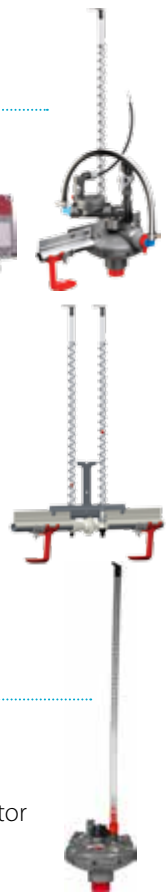

Nipple System

Pressure Management Systems

Water On Demand Regulator
02205365

Water On Demand Controller
02205377

Water on Demand PRO
Precise Day Round Water Consumption PRO
02205388

WOD Line Head Pressure Reducer
02205046

Line Head Kit
02205730

WOD Mid Line
02205376

Mid House Kit
02205751

Automatic Flushing System
02205618*

* Cat. no. without Pressure Regulator

Controller for Plasson Automatic Flush System
02205686

Slope Regulator External Connector
02205407 - 10 cm + kit
02205671 - 15 cm + kit
02205669 - 30 cm

Slope Regulator
02205253 - 10 cm + kit
02205094 - 15 cm + kit
02205081 - 30 cm for cage cups

WOD Pressure Reducer with Detachable Sight Tube
02205830

Detachable Pressure Indicator
02205439

Available also as Pressure Regulator with Detachable Sight Tube
02205829

Accessories

Sealing Plug for Mid Line Pressure Regulator
02205688

Pliers for Dismantling Nipples
02205616

Filter 1"
02209079

Flexible Tube 1/2"
02209085

Siliphos Softener 1" In/Out 32mm Kit
02205903

Nipple Assembly Tool
02205420

Sight Tube Brush
02205424

Silicon Grease for Water Systems Pack (50gr)
02300152

Chamfering Tool
02207514

List of Parts per 3m (10') Section

Nylon Cord in 50m (164') Rolls
02100084
(approx. 3m (10') per section)

Cord Adjuster
02100010
1 unit

Suspension Clip
02209016
1 unit
(also used as shocker wire holder when installed in pullet and breeder houses)
(Pullets & Breeders: 4 units)

Aluminium Profile for External Connector - 2.94m
02205167

25mm PVC pipe - 3m (10')
02205136/7/8/9/1/2/5
1 unit
Available with a choice of 6,7,8,9,10,12, or 15 nipples per section

Short Aluminum Profile for External Connector
02209023

Long Aluminum Profile for External Connector
02209024

External Connector for 25mm PVC Pipe
02205035

1/4" Stainless Steel Bolts x 10mm (3/8")
02209017
2 units

1/4" Stainless Steel Nut
02209018
2 units