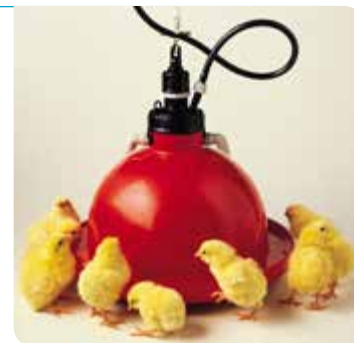

Washer
02140017

Washer Support
02140015

Mechanism Body
02140013

Down Spout
02140014

Bell
02140004

Hanger Rod
02140007

Hanger Ballast Nut
02140008

Ballast Bottle
02140003

* Recommended number of drinkers per 1,000 birds: 8-10.
* Circumference of outer lip 106 cm. (42 1/2").

Inline Shut-Off
(Optional)
02208025

30m Flexible Tube
(3m per Drinker)
5.7mm I.D.
(9.0mm O.D.)
02100077